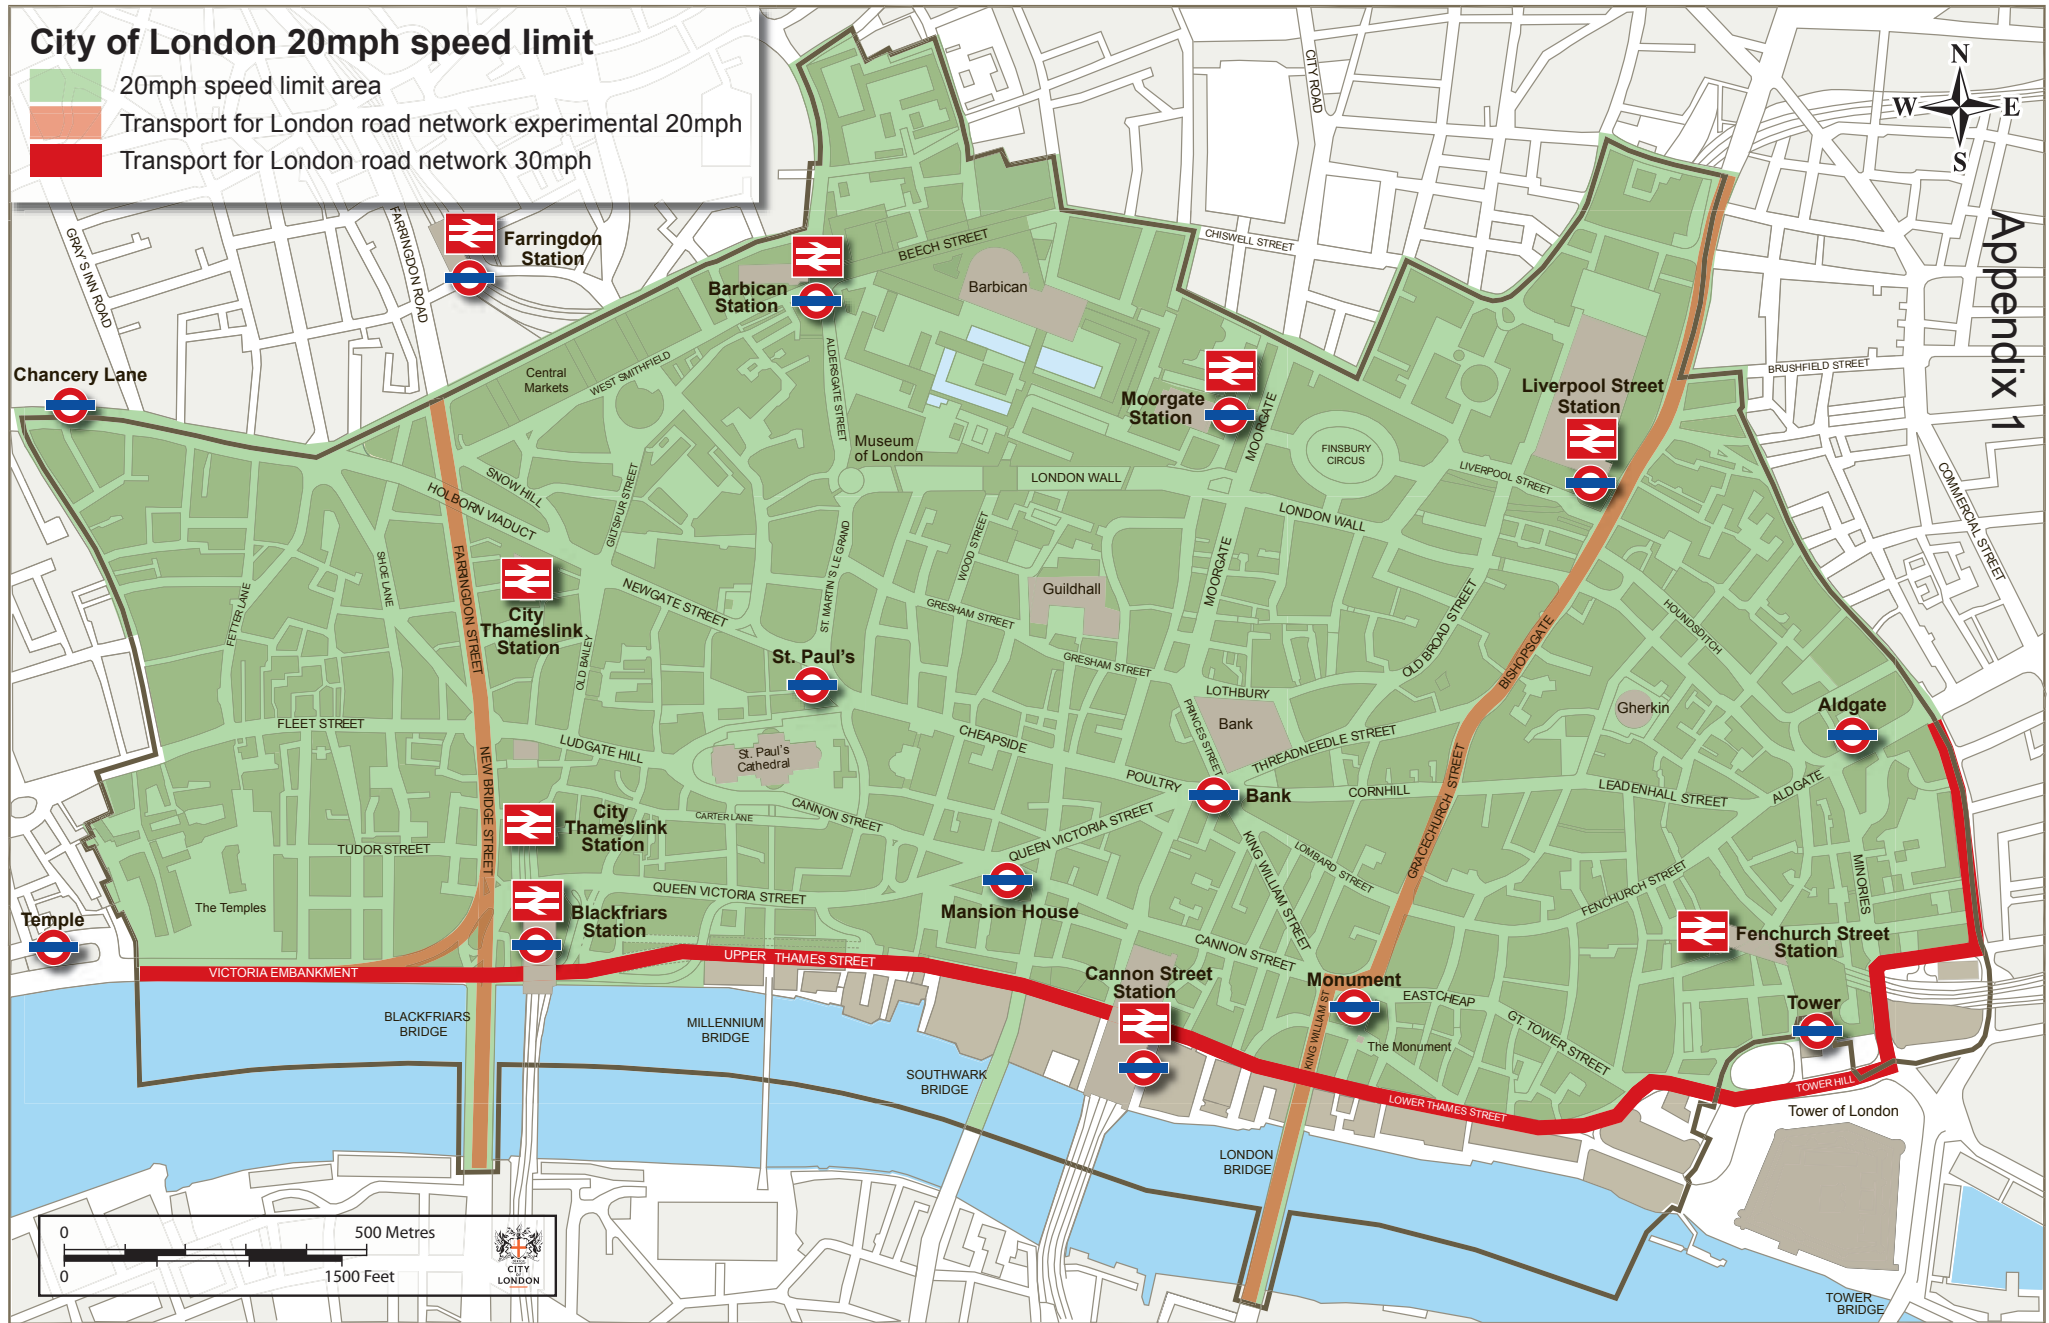

# City of London 20mph speed limit

-  20mph speed limit area
-  Transport for London road network experimental 20mph
-  Transport for London road network 30mph

Based upon the Ordnance Survey mapping with the permission of the Controller of Her Majesty's Stationery Office © Crown Copyright. Unauthorised reproduction infringes Crown copyright and may lead to prosecution or civil proceedings. City of London Corporation, 100023243 2008.